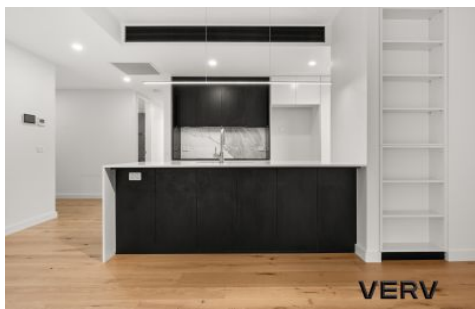

VERV

18/7 State Circle Forrest ACT

2 🛏 2 🚿 2 🚗

This breathtaking architectural masterpiece is proudly welcomed to the market, 'Estate' in Forrest is an award-winning development sited within one of Canberra's most affluent suburbs. Designed by Collins Pennington architects and positioned in a prestigious dress-circle address on State Circle, this apartment offers uninterrupted views of Parliament House. A benchmark in apartment living, showcasing some of the world's finest finishes with high-end designer inclusions and luxurious interiors all set upon a warm-toned and striking pallet. This represents the ultimate lifestyle and redefines apartment living.

Number 18 is a gorgeously appointed two-bedroom, two-bathroom apartment located within "Collins One Building". Upon entry, you are greeted with a gorgeously appointed open-plan living space finished with European Oak Engineered Floors. The modern designer kitchen